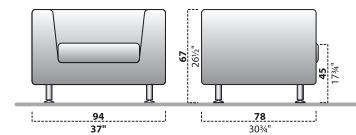

ART. 403

DIVANO 1 POSTO
1 seat armchair