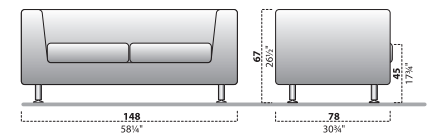

ART. 404

DIVANO 2 POSTI
2 seats armchair