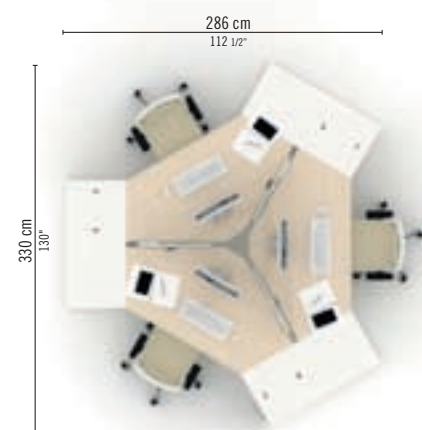

EN PENCIL TRAY
Included into all low sliding cabinets, it is equipped to hold pens, mobile phones, paper, documents.

LOGIC

AF 32
IT Scrivania operativa con storage combinato, fin. Acero Taki, con porta CPU e mobile portante filo piano.
FR Poste double fin Erable Taki, avec meuble "storage" partagé et supports UC porteurs.
EN Double desk fin. Taki Maple, with shared storage and integrated CPU holder.