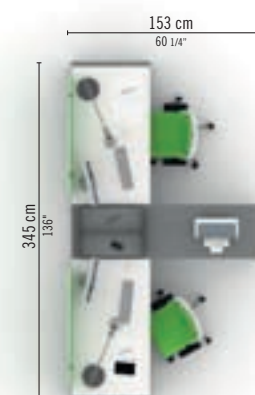

AF 13

IT Scrivanie operative fianco legno combinato fin. Antracite / Bianco Frassino, con doppio porta CPU, cassettera 3 cassetti e pannelli frontali rivestiti in tessuto.
FR Bureau double pied panneau Anthracite / Blanc Frêne ; supports UC intégrés ; caissons roulettes 3 tiroirs ; écrans frontaux en tissus.
EN Double desk wooden, fin. Anthracite / Ash White, double CPU holder, pedestal 3 drawers, fabric frontal panel.