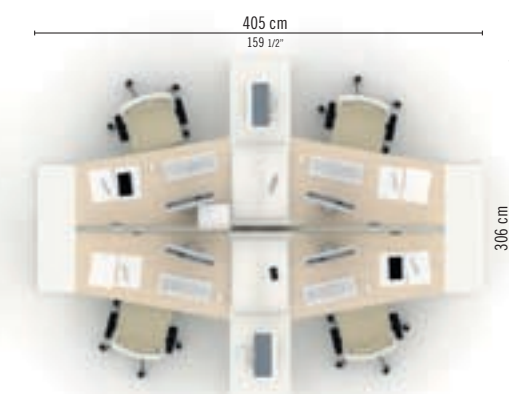

AF 36

IT Scrivania operativa con storage combinato, fin. Acero Taki con piani delta, doppio porta CPU e mobile portante a giorno, allungo.
FR Poste de travail à quatre fin. Erable Taki, avec plateaux delta, meubles « storage » ouverts porteurs, supports UC porteurs, retour.
EN Workstation 4 places fin. Taki Maple, with integrated open storage, delta desktops, double CPU holder and extension.