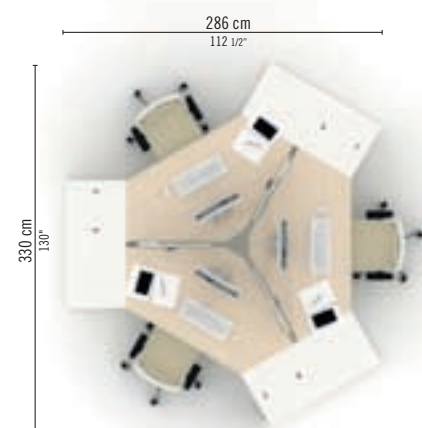

EN PENCIL TRAY
Included into all low sliding cabinets, it is equipped to hold pens, mobile phones, paper, documents.

LOGIC

AF 32
IT Scrivania operativa con storage combinato, fin. Acero Taki, con porta CPU e mobile portante filo piano.
FR Poste double fin Erable Taki, avec meuble "storage" partagé et supports UC porteurs.
EN Double desk fin. Taki Maple, with shared storage and integrated CPU holder.