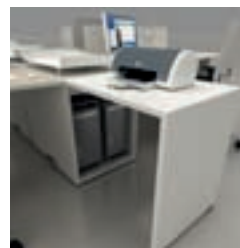

3
IT ALLUNGO
Elemento modulare può facilmente essere assemblato in modo da riconfigurare il piano di lavoro secondo ogni esigenza.

FR RETOUR
Retour modulaire qui permet de reconfigurer facilement le poste de travail selon les diverses exigences.

EN EXTENSION
Modular element that can be assembled quickly and easily in order to re-configure the work surface to suit your needs.