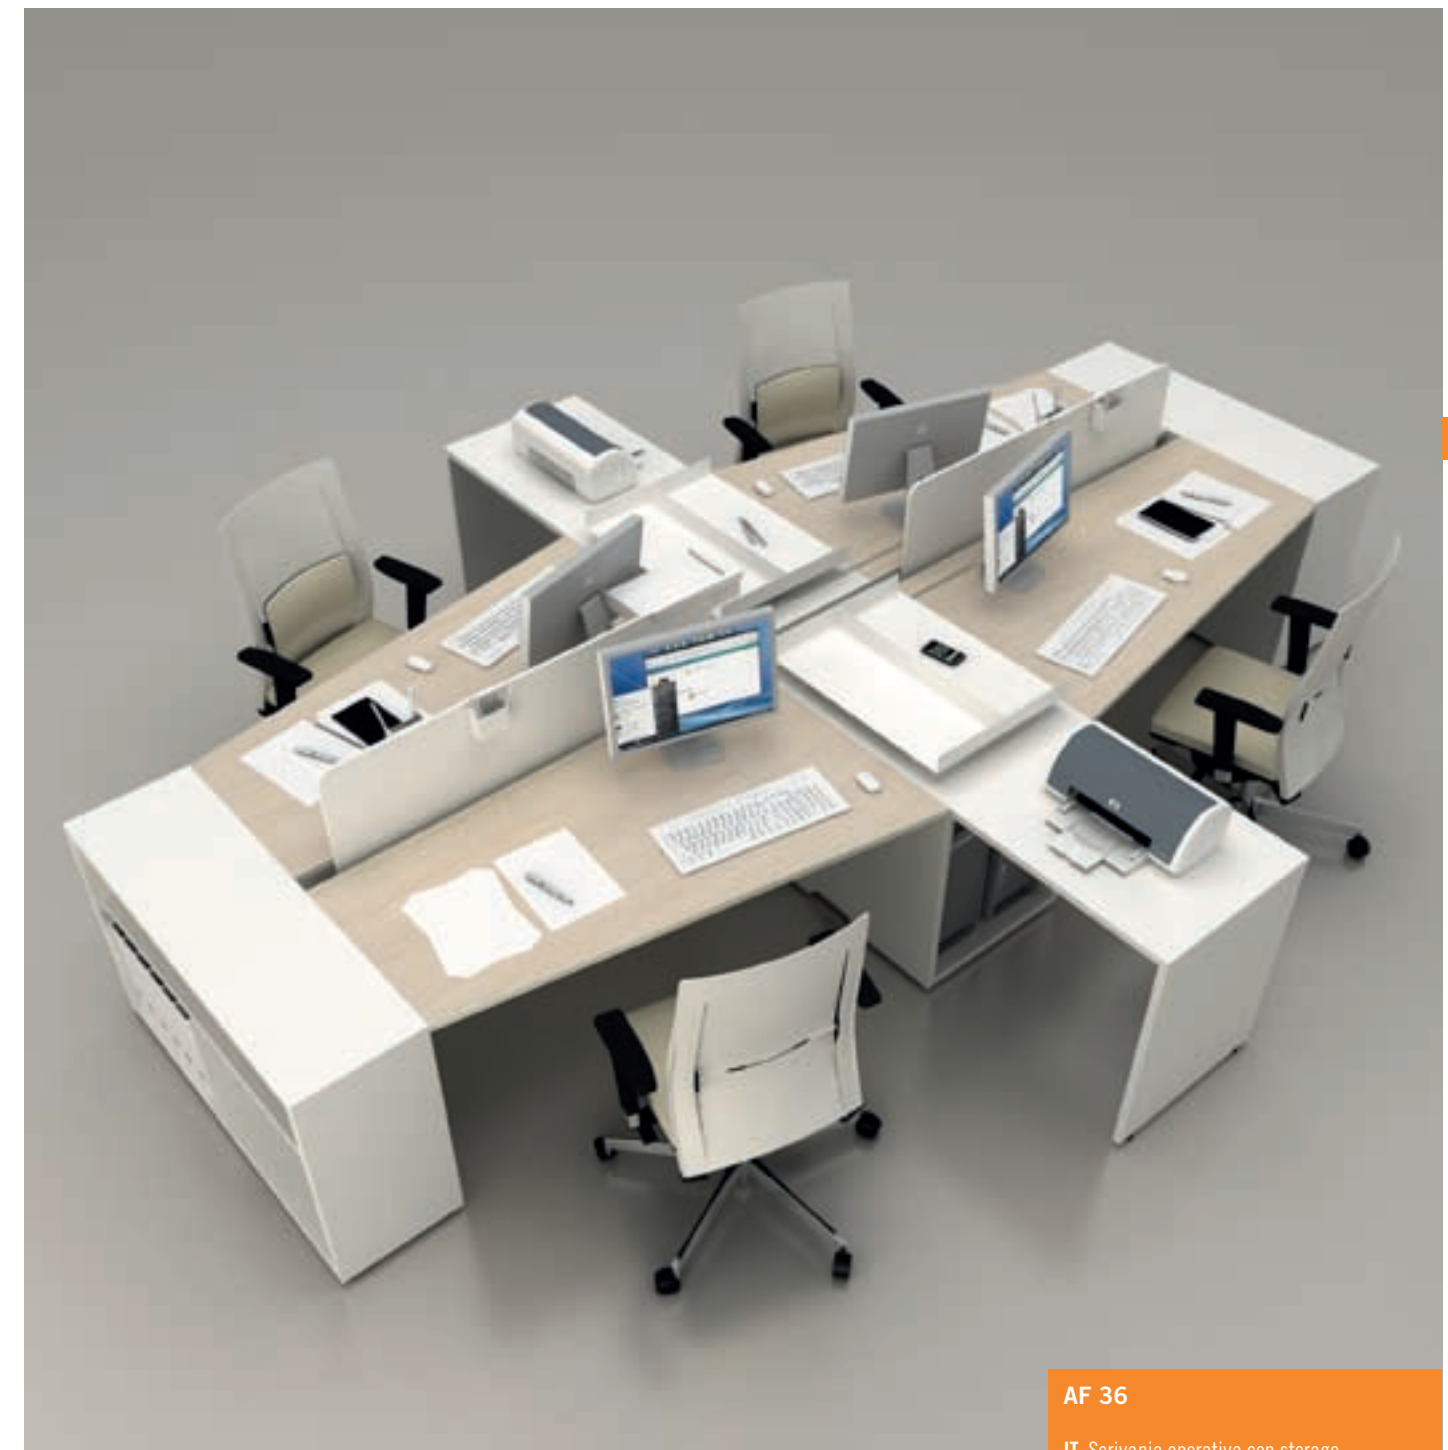

AF 36

IT Scrivania operativa con storage combinato, fin. Acero Taki con piani delta, doppio porta CPU e mobile portante a giorno, allungo.
FR Poste de travail à quatre fin. Erable Taki, avec plateaux delta, meubles « storage » ouverts porteurs, supports UC porteurs, retour.
EN Workstation 4 places fin. Taki Maple, with integrated open storage, delta desktops, double CPU holder and extension.