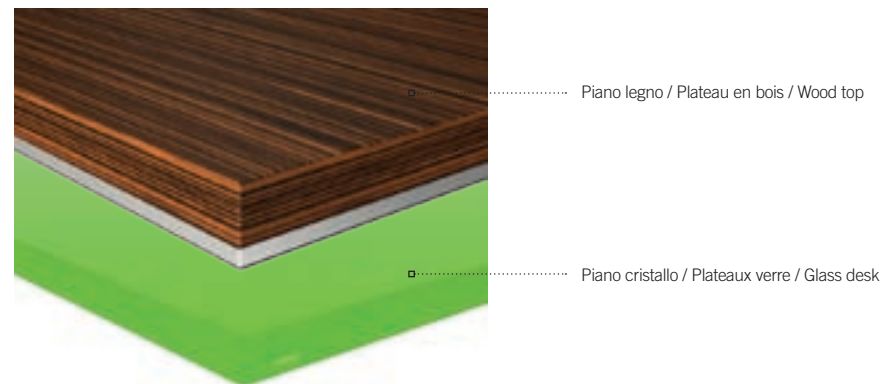

Piani / Plateaux / Desktops

PIANI | PLATEAUX | DESKTOPS

Strutture / Structures / Frames

GAMBE | PIÉTEMENTS | LEGS

Cristallo / Verre / Glass