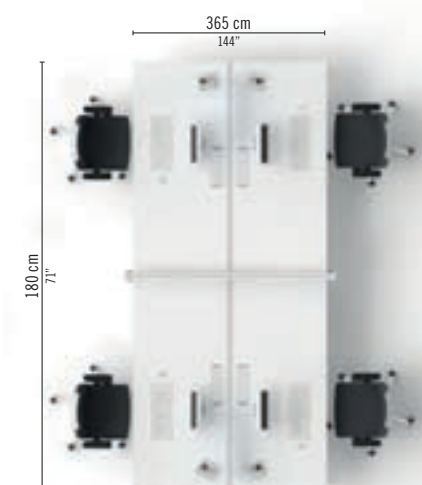

ENO 05
SCRIVANIA OPERATIVA
CONDIVISA / BUREAUX
PARTAGÉS / 4 PLACES DESK

IT Scrivania 4 postazioni, fin. Bianco Brill, con muro H. 96. Porta CPU (105796) e vaschetta salita cavi (105793).

FR 4 postes de travail, muret H.96, fin. Blanc Brill; support UC (105796) et goulotte de câblage verticale (105793).

EN 4 desks with workwalls H.96, Brill White fin. CPU holder (105796) and upright cable channel (105793).