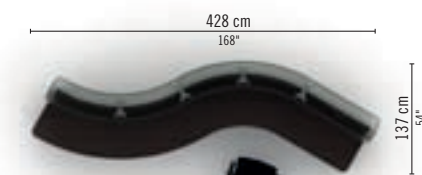

VOL 05

IT Reception con moduli alti angolari alternati, fin. Wenge, con mensole in cristallo satinato.

FR Banque d'accueil éléments hauts angles, fin. Wenge, avec tablette reception en verre satiné.

EN Reception high/angle desks, glass satin shelf, Wenge fin.